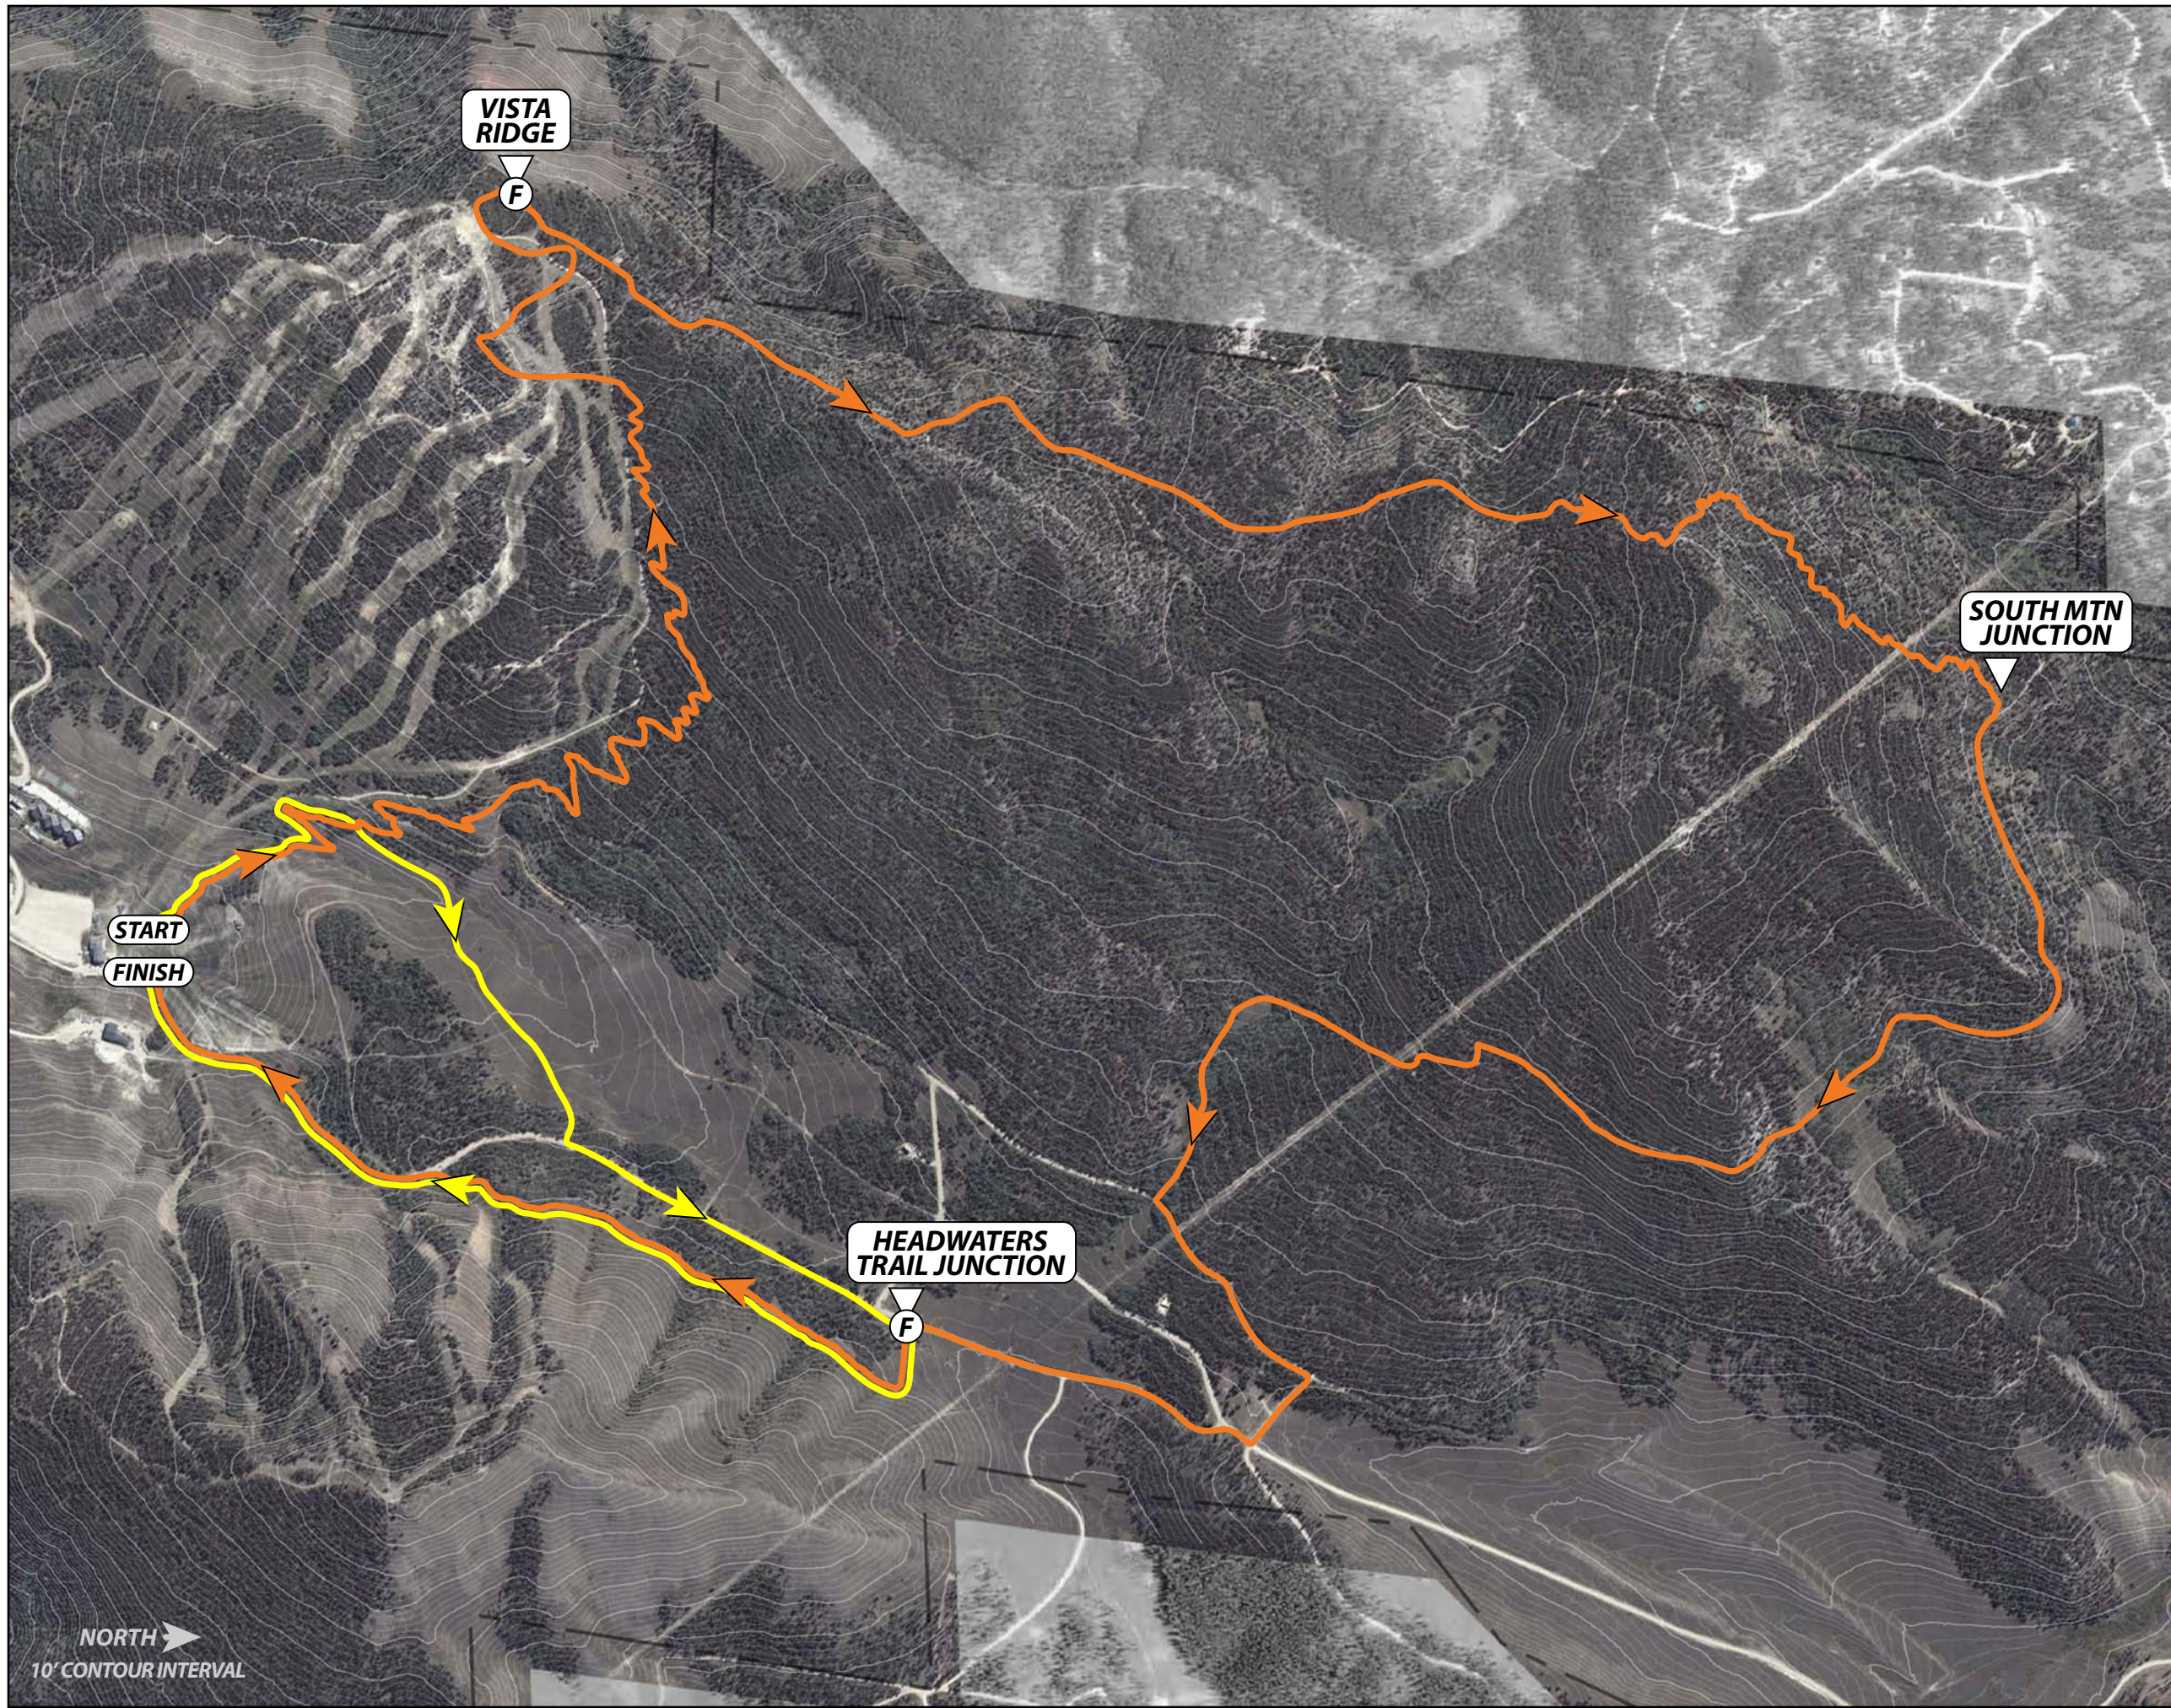

# SECOND ANNUAL TRAIL RUNNING RACE AT GRANBY RANCH

**12.2k and 3.8k (fun run/walk)**  
Benefitting the Headwaters Trails Alliance

### ROUTE 1 (12.2k)

- Start to Vista Ridge : 2.09 miles (3.4k)
- Vista Ridge to South Mtn Junction : 2.11 miles (3.4k)
- South Mtn Junction to Powerline Junction : 1.09 miles (1.8k)
- Powerline Junction to Headwaters Trail Junction : 1.2 miles (1.9k)
- Headwaters Trail Junction to Finish : 1.07 miles (1.7k)
- Total : 7.6 miles (12.2k)

### ROUTE 2 (3.8k)

- Start to Headwaters Trail Junction : 1.29 miles (2.1k)
- Headwaters Trail Junction to Finish : 1.07 miles (1.7k)
- Total : 2.4 miles (3.8k)

**(F) FEED STATION**